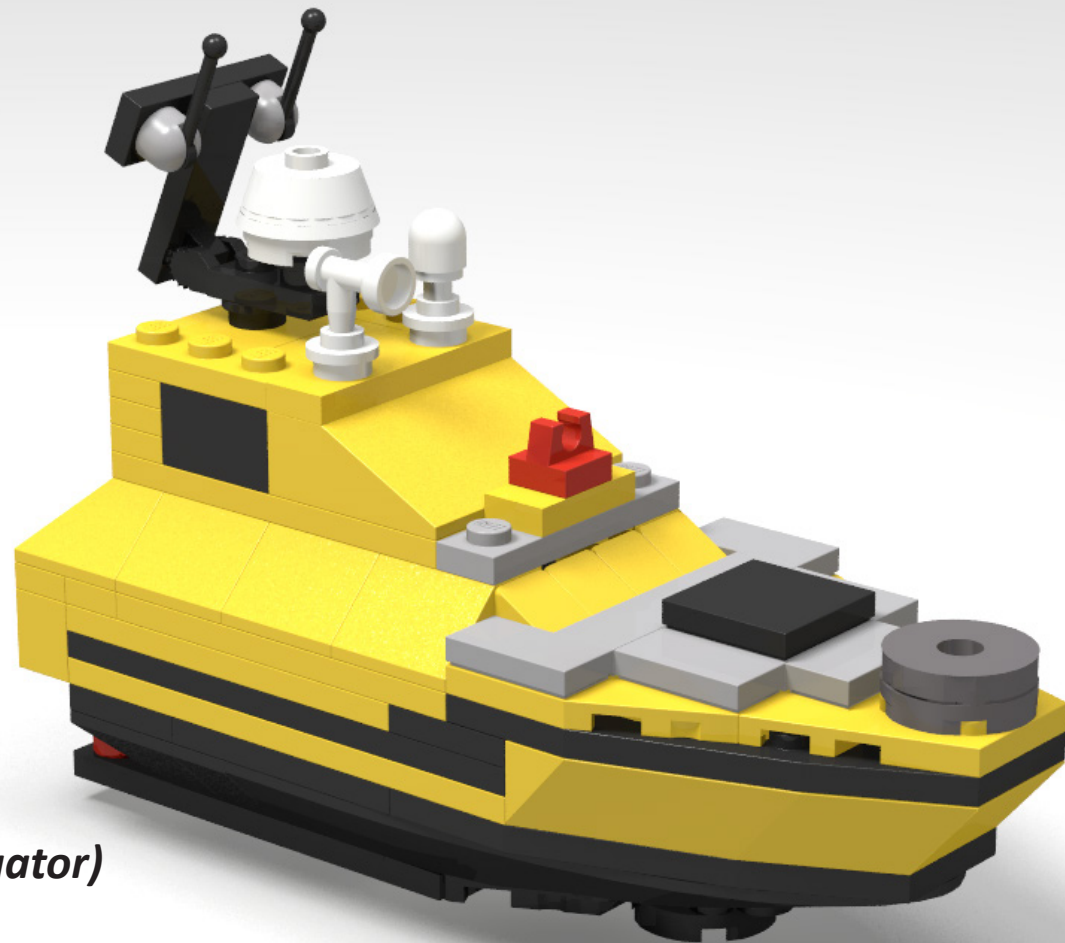

Model Name:  
asv05\_simplified

Number of Bricks: 101

## ***BEN (Bathymetric Explorer and Navigator)*** **Autonomous Surface Vehicle**

*BEN* is a autonomous surface vehicle (also known as “ASV”) operated by the UNH Center for Coastal and Ocean Mapping.

Learn more about *BEN* at the CCOM/JHC website:  
<https://ccom.unh.edu/theme/autonomous-systems>

Model designed by Will Fessenden

Step 1 of 36

2 x

1 x

Step 2 of 36

2 x

1 x

1 x